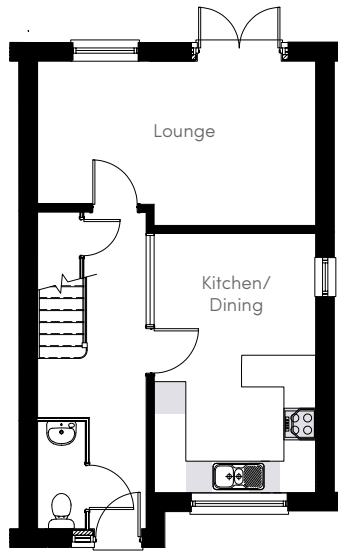

### A space to call home

A superb 3 bedroom home offering supremely comfortable accommodation. Includes French doors from the spacious lounge to the garden, en suite to bedroom 1 and a glazed feature panel to the dining area, adding to the style.

### Specification

- Spacious lounge with French doors to rear garden
- Large kitchen/dining area
- Feature glazed panel to dining area
- Downstairs cloakroom
- Family bathroom
- En suite to bedroom 1
- Oven, hob and extractor fan
- Detached garage
- Energy efficient heating system
- NHBC ten year warranty

### Ground Floor

Lounge

17' 0" x 10' 0"

Cloaks

6' 8" x 3' 0"

Kitchen/Dining

15' 10" x 9' 10"

### First Floor

Bedroom 1

10' 1" x 10' 3"

Bedroom 3

10' 4" x 6' 7"

En suite

6' 10" x 4' 7"

Bathroom