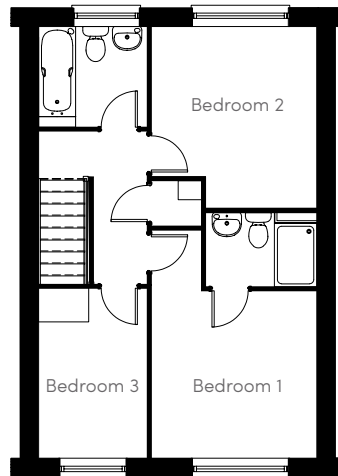

### Specification

- Spacious lounge with French doors to rear garden
- Large kitchen/dining area
- Feature glazed panel to dining area
- Downstairs cloakroom
- Family bathroom
- En suite to bedroom 1
- Oven, hob and extractor fan
- Detached garage
- Energy efficient heating system
- NHBC ten year warranty

### Ground Floor

Lounge

17' 0" x 10' 0"

Cloaks

6' 8" x 3' 0"

Kitchen/Dining

15' 10" x 9' 10"

### First Floor

Bedroom 1

10' 1" x 10' 3"

Bedroom 3

10' 4" x 6' 7"

En suite

6' 10" x 4' 7"

Bathroom

6' 9" x 6' 3"

Bedroom 2

11' 2" x 10' 1"