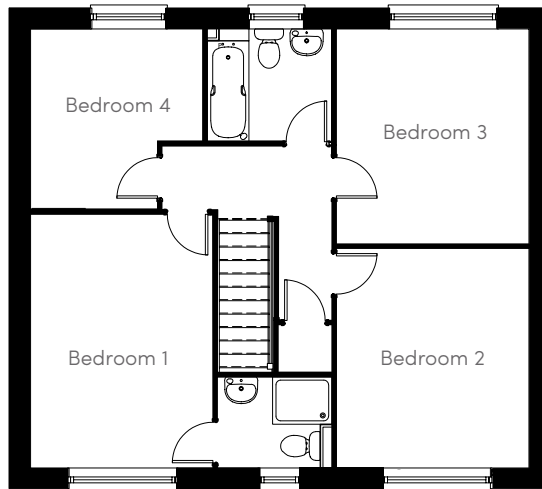

llanmoor-homes.co.uk

THE LLANARFAN

Llanmoor Homes

Ground Floor

Lounge 13' 7" x 9' 8"	Study 10' 1" (max) x 6' 11" (min)
Kitchen/Dining 27' 4" (max) x 13' 7" (max)	Cloaks 5' 11" x 3' 0"

For current availability and Sales Office opening times visit us online

llanmoor-homes.co.uk

First Floor

Bedroom 1 13' 10" x 9' 11"	Bedroom 3 11' 9" x 10' 6"
En suite 6' 4" x 5' 1"	Bedroom 4 9' 10" x 9' 5"
Bedroom 2 12' 0" x 10' 6"	Bathroom 6' 10" x 6' 4"

Head office **01443 228 413**