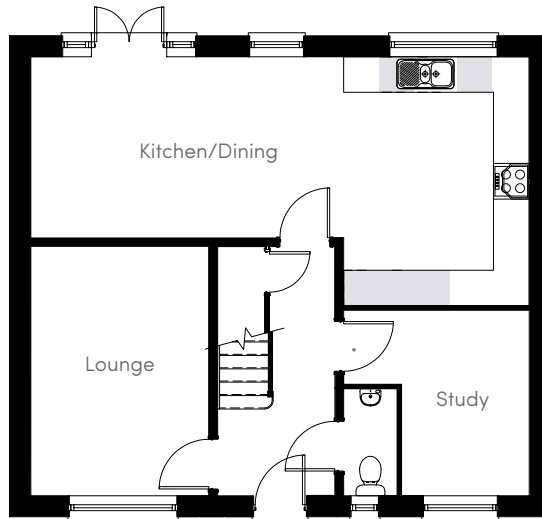

A space to call home

A home dreams are made of, the Llancarfan offers 3 double bedrooms and 1 single and features a spacious kitchen/family area with French doors to the rear garden, a separate study, an en suite and a detached garage.

Beautiful and built to last.

Specification

- Spacious kitchen/dining/family area with French doors to rear garden
- Double oven, hob, extractor fan and fridge freezer
- Downstairs cloakroom
- 3 Double bedrooms, 1 single
- En suite to bedroom 1
- Family bathroom
- Separate study
- Detached garage
- Energy efficient heating systems
- NHBC ten year warranty

llanmoor-homes.co.uk

THE LLANARFAN

Llanmoor Homes

Ground Floor

Lounge 13' 7" x 9' 8"	Study 10' 1" (max) x 6' 11" (min)
Kitchen/Dining 27' 4" (max) x 13' 7" (max)	Cloaks 5' 11" x 3' 0"

For current availability and Sales Office opening times visit us online

llanmoor-homes.co.uk

First Floor

Bedroom 1 13' 10" x 9' 11"	Bedroom 3 11' 9" x 10' 6"
En suite 6' 4" x 5' 1"	Bedroom 4 9' 10" x 9' 5"
Bedroom 2 12' 0" x 10' 6"	Bathroom 6' 10" x 6' 4"

Head office **01443 228 413**