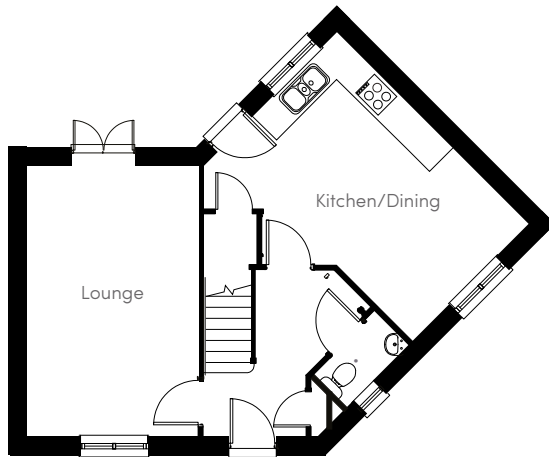

### Specification

- Spacious lounge with French doors to rear garden
- Large kitchen/dining area
- Downstairs cloakroom
- Oven, hob and extractor fan
- 2 Double bedrooms, 1 single bedroom
- En suite to bedroom 1
- Family bathroom
- Energy efficient heating system
- NHBC ten year warranty

### Ground Floor

Lounge

16' 3" x 10' 1"

Cloaks

5' 5" x 2' 10"

Kitchen/Dining

16' 3" x 9' 9"  
(max)

### First Floor

Bedroom 1

12' 3" x 9' 10"

Bedroom 3

7' 3" x 7' 4"

En suite

6' 6" (max) x 7'  
4" (max)

Bathroom