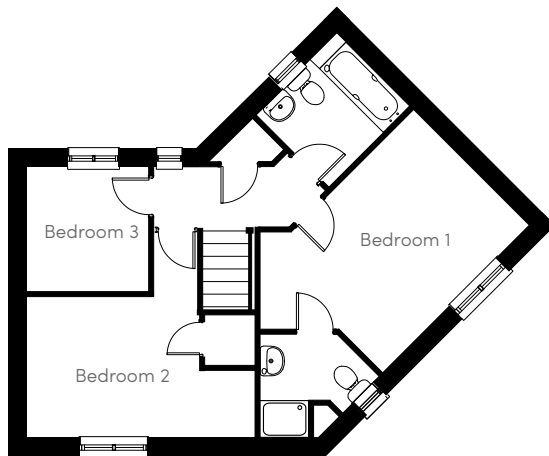

### Specification

- Spacious lounge with French doors to rear garden
- Large kitchen/dining area
- Downstairs cloakroom
- Oven, hob and extractor fan
- 2 Double bedrooms, 1 single bedroom
- En suite to bedroom 1
- Family bathroom
- Energy efficient heating system
- NHBC ten year warranty

### Ground Floor

Lounge

16' 3" x 10' 1"

Cloaks

5' 5" x 2' 10"

Kitchen/Dining

16' 3" x 9' 9"  
(max)

### First Floor

Bedroom 1

12' 3" x 9' 10"

Bedroom 3

7' 3" x 7' 4"

En suite

6' 6" (max) x 7'  
4" (max)

Bathroom

6' 10" x 6' 4"

Bedroom 2

13' 9" x 12' 7"  
(max)