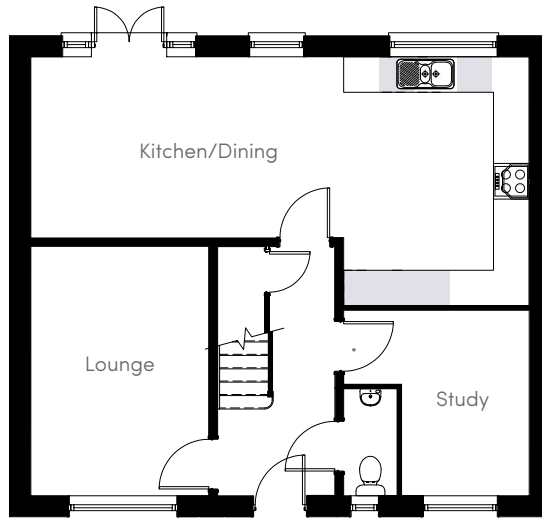

A space to call home

A home dreams are made of, the Llancarfan offers 3 double bedrooms and 1 single and features a spacious kitchen/family area with French doors to the rear garden, a separate study, an en suite and a detached garage.

Beautiful and built to last.

Specification

- Spacious kitchen/dining/family area with French doors to rear garden
- Double oven, hob, extractor fan and fridge freezer
- Downstairs cloakroom
- 3 Double bedrooms, 1 single
- En suite to bedroom 1
- Family bathroom
- Separate study
- Detached garage
- Energy efficient heating systems
- NHBC ten year warranty

llanmoor-homes.co.uk

THE LLANARFAN

Llanmoor Homes

Ground Floor

Lounge 13' 7" x 9' 8"	Study 10' 1" (max) x 6' 11" (min)
Kitchen/Dining 27' 4" (max) x 13' 7" (max)	Cloaks 5' 11" x 3' 0"

For current availability and Sales Office opening times visit us online

llanmoor-homes.co.uk

First Floor

Bedroom 1 13' 10" x 9' 11"	Bedroom 3 11' 9" x 10' 6"
En suite 6' 4" x 5' 1"	Bedroom 4 9' 10" x 9' 5"
Bedroom 2 12' 0" x 10' 6"	Bathroom 6' 10" x 6' 4"

Head office **01443 228 413**