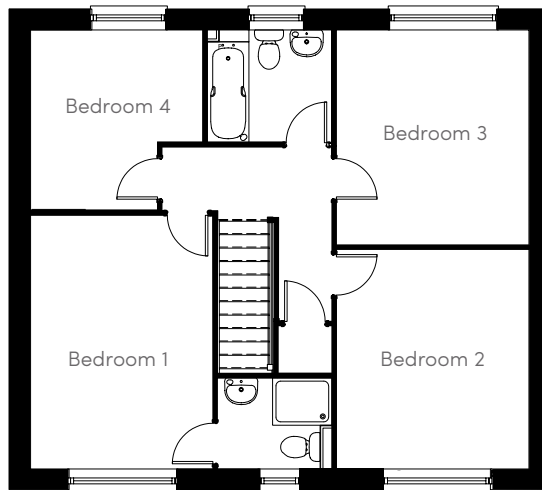

llanmoor-homes.co.uk

THE LLANARFAN

Llanmoor Homes

Ground Floor

Lounge 13' 7" x 9' 8"	Study 10' 1" (max) x 6' 11" (min)
Kitchen/Dining 27' 4" (max) x 13' 7" (max)	Cloaks 5' 11" x 3' 0"

For current availability and Sales Office opening times visit us online

llanmoor-homes.co.uk

First Floor

Bedroom 1 13' 10" x 9' 11"	Bedroom 3 11' 9" x 10' 6"
En suite 6' 4" x 5' 1"	Bedroom 4 9' 10" x 9' 5"
Bedroom 2 12' 0" x 10' 6"	Bathroom 6' 10" x 6' 4"

Head office **01443 228 413**